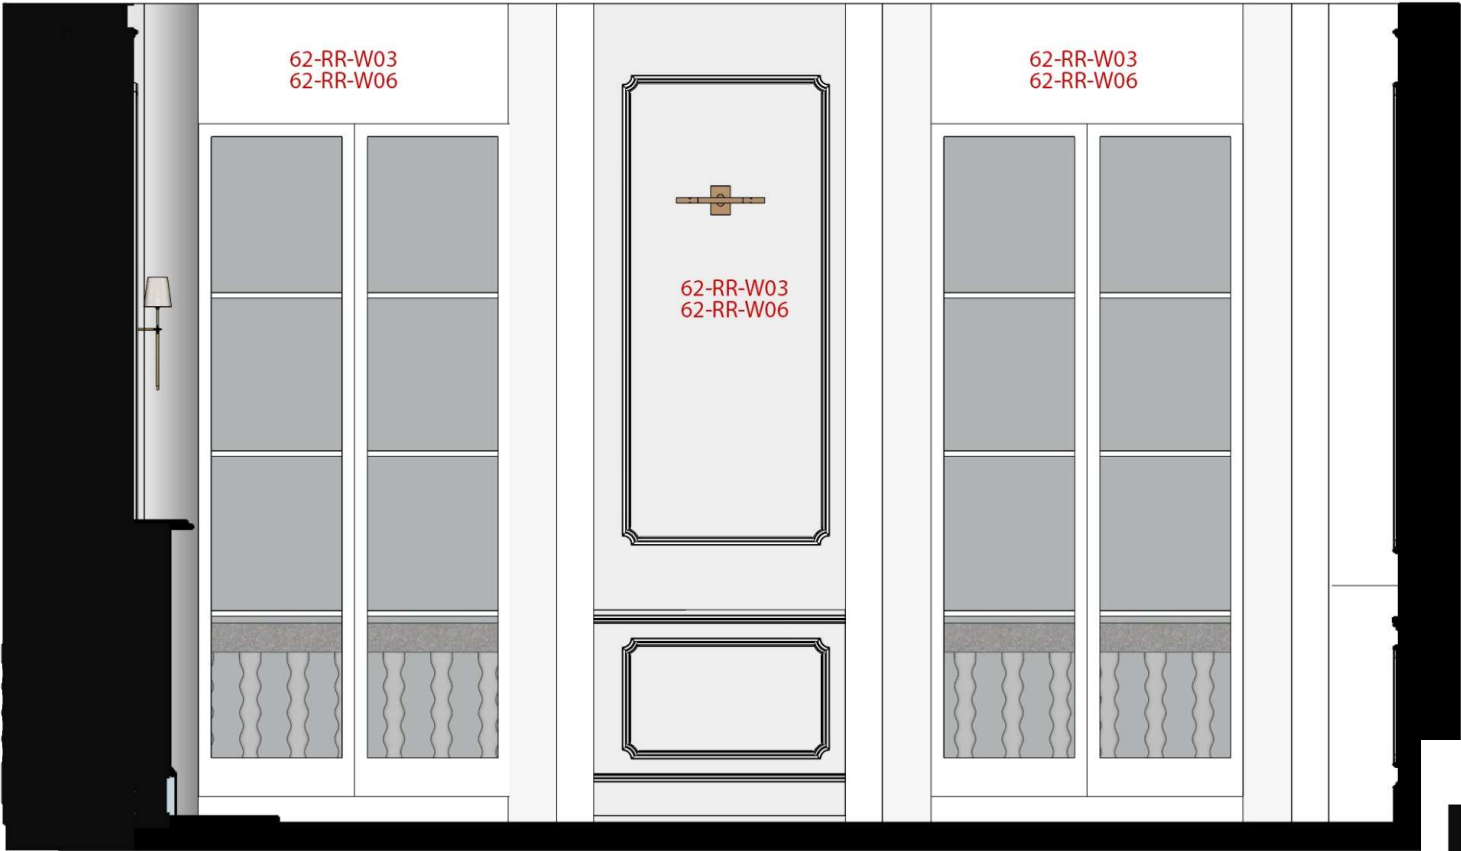

BY OZGECAGLAYAN STUDIO
antrepo'