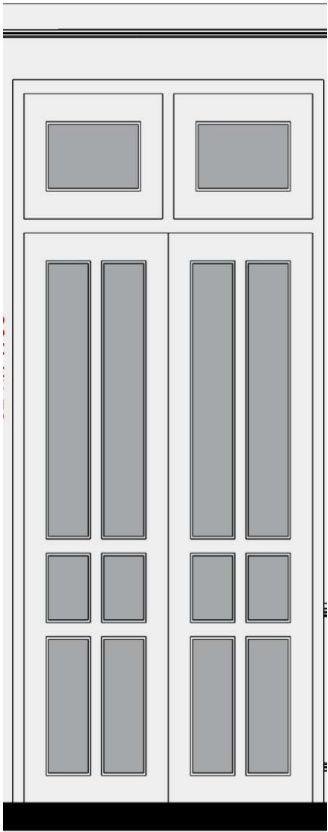

BY OZGECAGLAYAN STUDIO
antrepo'

BY OZGECAGLAYAN STUDIO
antrepo'

BY OZGECAGLAYANSTUDIO
antrepo'

BY OZGECAGLAYAN STUDIO
antrepo'

62 REDCLIFF ROAD – Door Types

2 panel
D13,D14,D15,D17,D09,D10,D11

2 panel with glass
D16 , D12

3 panel
D03,D07,D08

glass

DOOR TRIM

BY OZGECAGLAYAN STUDIO
antrepo'

WindsorONE.com

D-04

D-05

WindsorONE.com