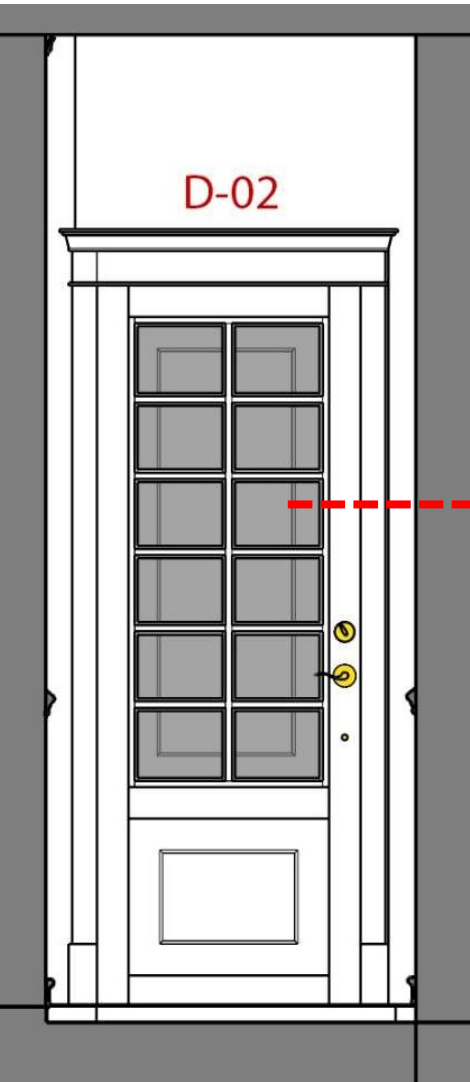

glass

DOOR TRIM

BY OZGECAGLAYAN STUDIO
antrepo'

WindsorONE.com