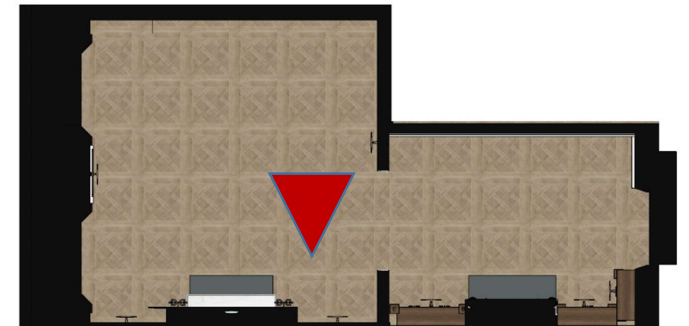

BY OZGE CAGLAYAN STUDIO
antrepo'