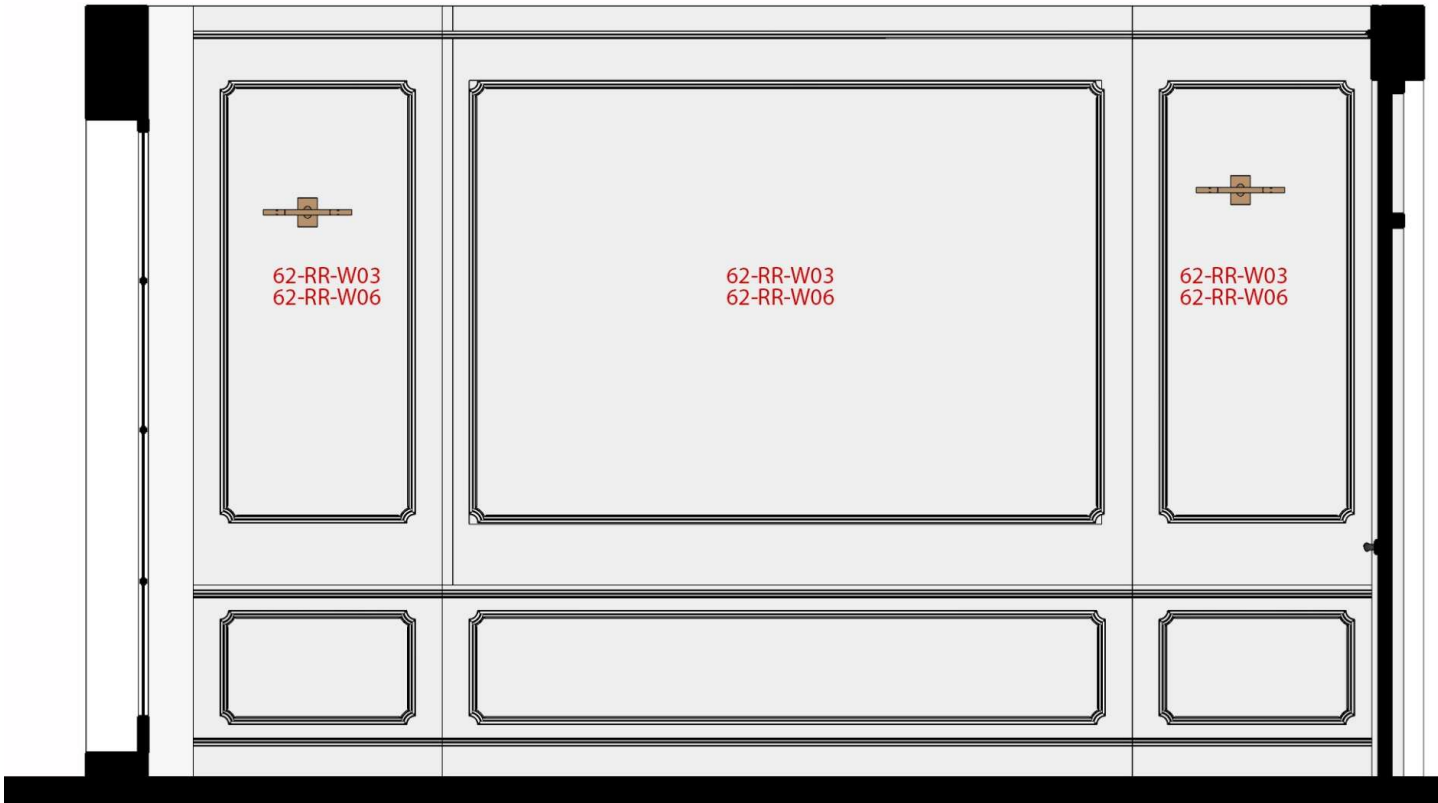

BY OZGECAGLAYAN STUDIO
antrepo'