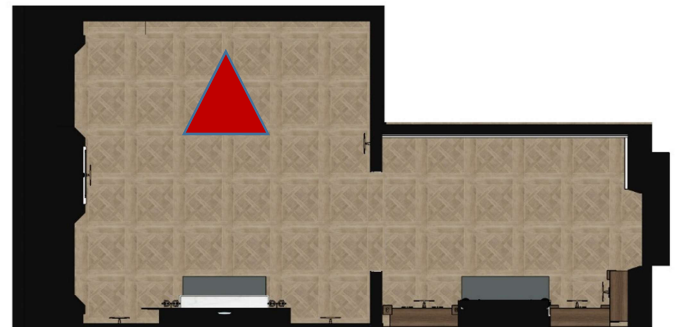

BY OZGECAGLAYAN STUDIO
antrepo'