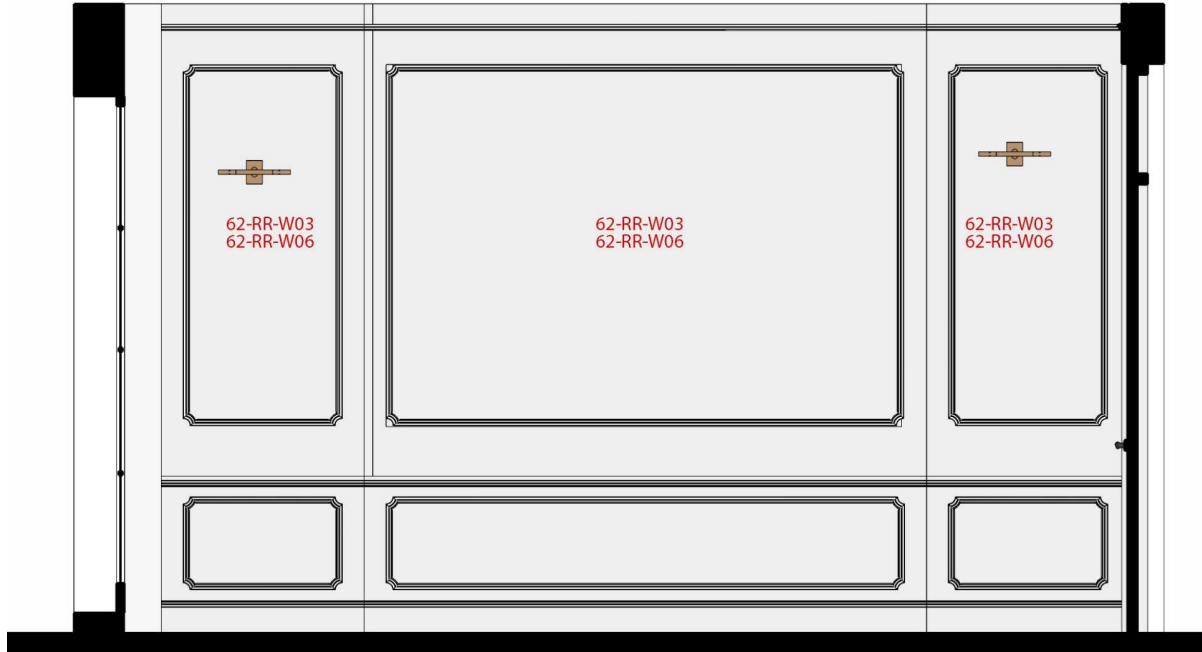

CORNICE

DODO

62-RR-W03

CORNICE

DODO

SKIRTING

CEILING ROSES

BY OZGECAGLAYANSTUDIO
antrepo'